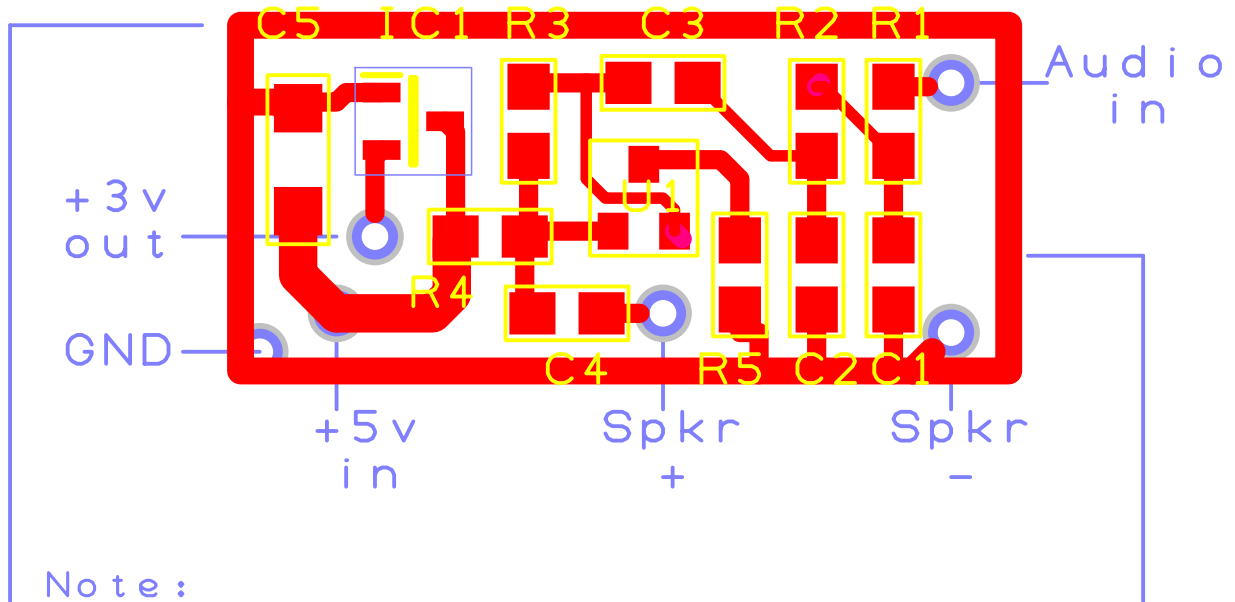

Audio Amp and 3v Regulator for 12th Doctor's 2nd Sonic

Note:

Top and rh tracks are not essential
they can be trimmed off if reqd.