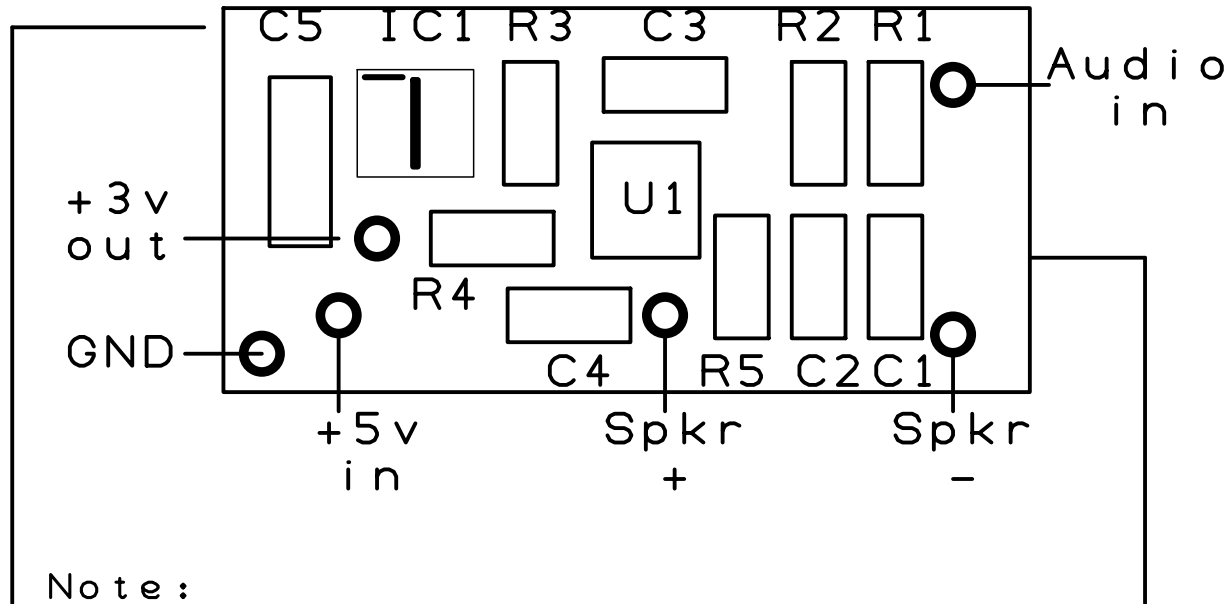

Audio Amp and 3v Regulator for 12th Doctor's 2nd Sonic

Note:

Top and rh tracks are not essential
they can be trimmed off if reqd.